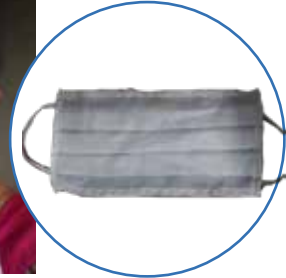

Essentials

Office Essentials

Covid-19 Essentials

~ DHAAGA REUSABLE COTTON CLOTH MASK (BLACK)

Price - ₹ 20/- (inclusive all)

~ DHAAGA REUSABLE COTTON CLOTH MASK (WHITE)

Price - ₹ 18+GST/-

Available in elastic & without elastic

~ REUSABLE COTTON LYCRA MASK WITH NET (BLACK)

Price - ₹ 20/- (inclusive all)

~ REUSABLE COTTON LYCRA MASK (BLACK)

Price - ₹ 20/- (inclusive all)

Covid-19 Essentials

~ DHAAGA JUTE
CONFERENCE FOLDER

Price - ₹ 100/- (inclusive all)