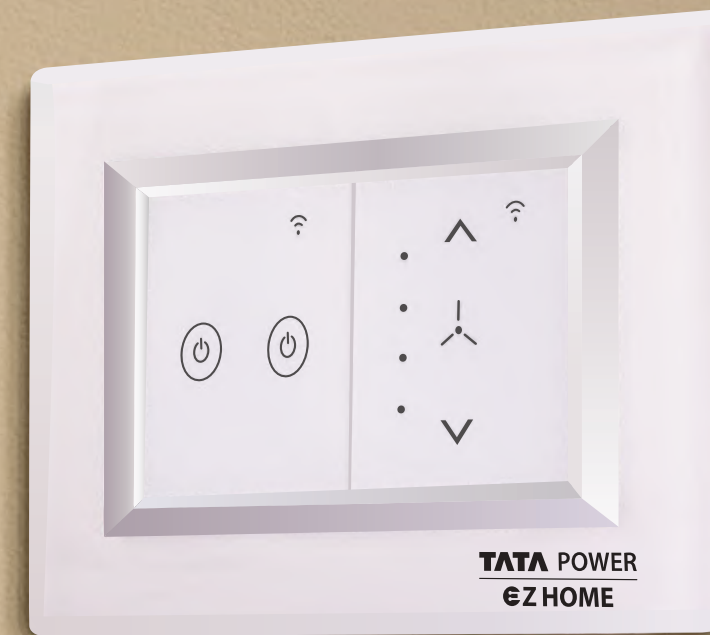

Overload protection feature

PREMIUM TOUCH SWITCH 16A

CONTROLS 1 HIGH LOAD ELECTRICAL POINT

Color : White / Black

This high load SMART TOUCH SWITCH can turn any electrical point into a smart point. You can then control appliances like AC, Geyser, Washing Machine, Microwave Oven, etc. with your phone or with voice assistants like Alexa and Google Assistant.

Item Name:

1Gang 16A Modular Touch Relay Switch

MRP: ₹4,999

Rated Voltage : 240V AC |
Rated Current : 16A | Switch Type : Fits with Tata Power EZ Home switchplate

Operate power guzzling appliance from anywhere

Works with Google Assistant & Alexa

Track power usage and operation log history

Set timer schedule to automate operation

Scene Creation for controlling groups of devices

Share device feature with family members to allow multiple users control

Overload protection feature

PREMIUM TOUCH FAN SWITCH & REGULATOR

CONTROLS 1 FAN

Color : White / Black

This SMART FAN TOUCH SWITCH & REGULATOR allows you to control any one fan in your home from your phone or with voice assistants like Alexa and Google Assistant. Besides switching the fan on and off, this switch also lets you adjust the fan speed.