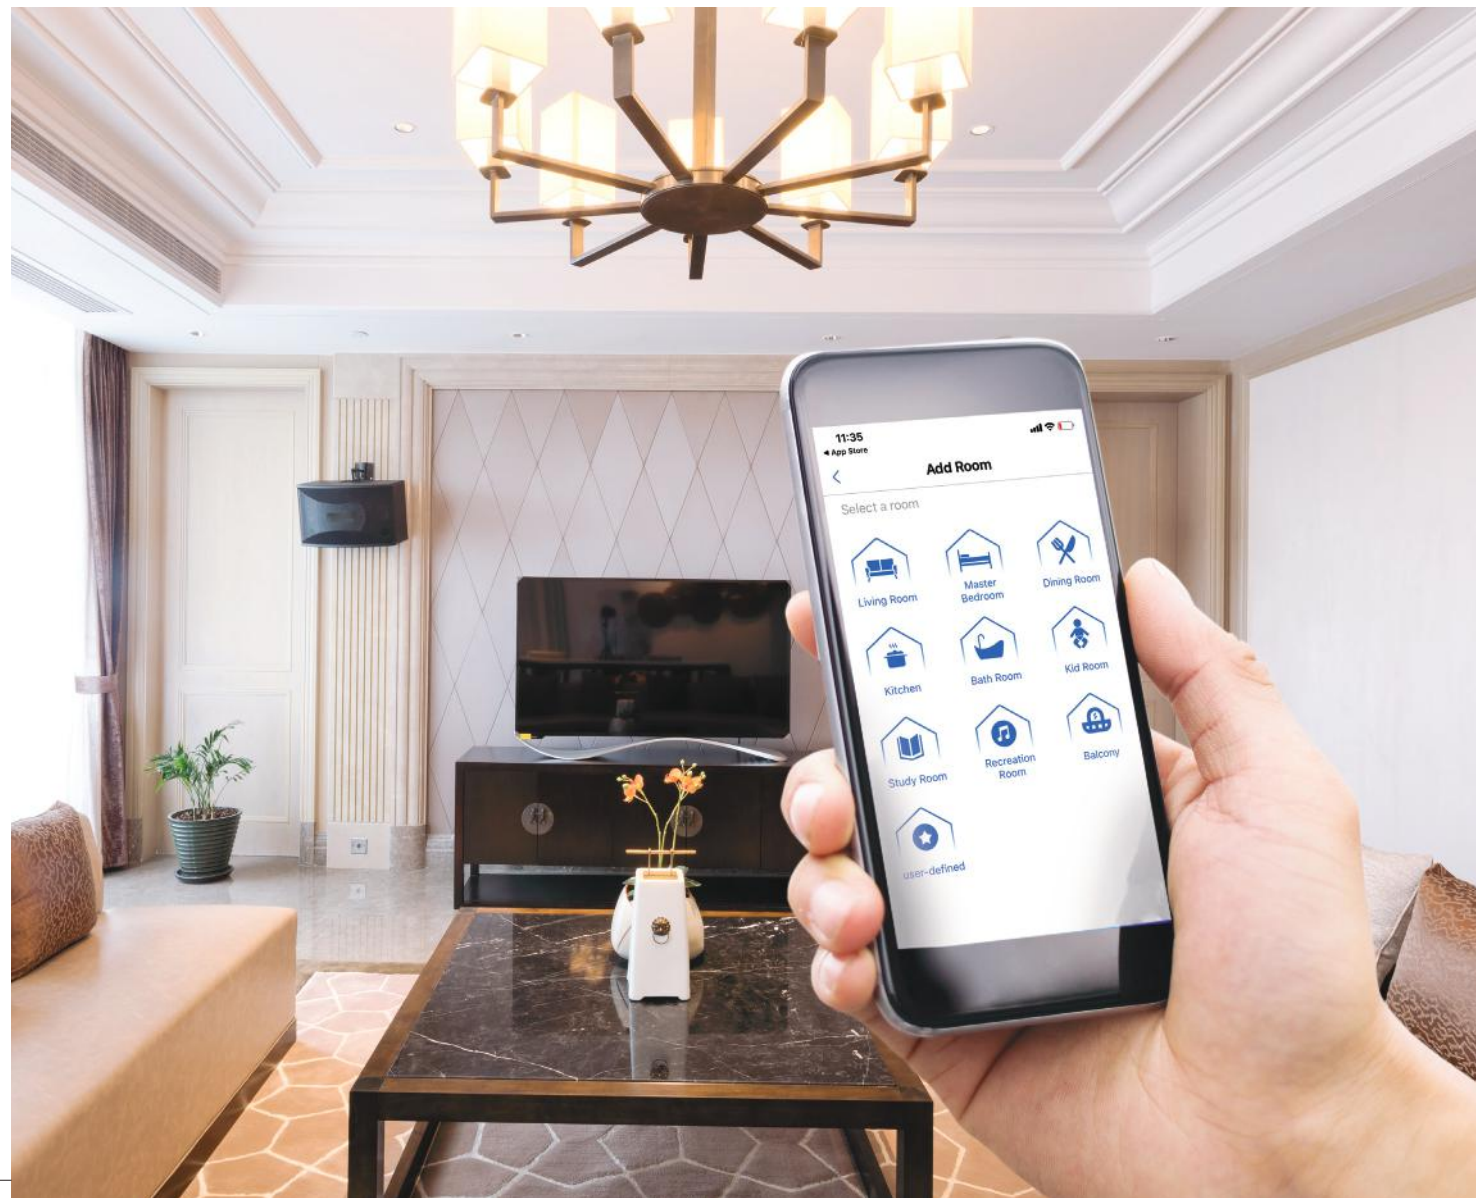

POWER IN YOUR HANDS

Tata Power EZ Home is a Home Automation Solutions that is easily installed and easily operated from your smartphone, through voice commands and through touch. Through these switches and accessories, you can turn any light or appliance in your home into a smart appliance that can be operated, scheduled and monitored from anywhere. They also provide an in-built overload protection feature.

Forgot to switch your geyser off? Switch it off from anywhere

Want to switch your AC off early in the morning? Schedule it for 4 am everyday

Worried about power bills? Set a limit on your monthly consumption

Enjoy the sunrise in bedroom, schedule curtain to open at 6 am everyday

Create ambience for your movie time by dimming the lights

The power is in your hands with Tata Power EZ Home automation system